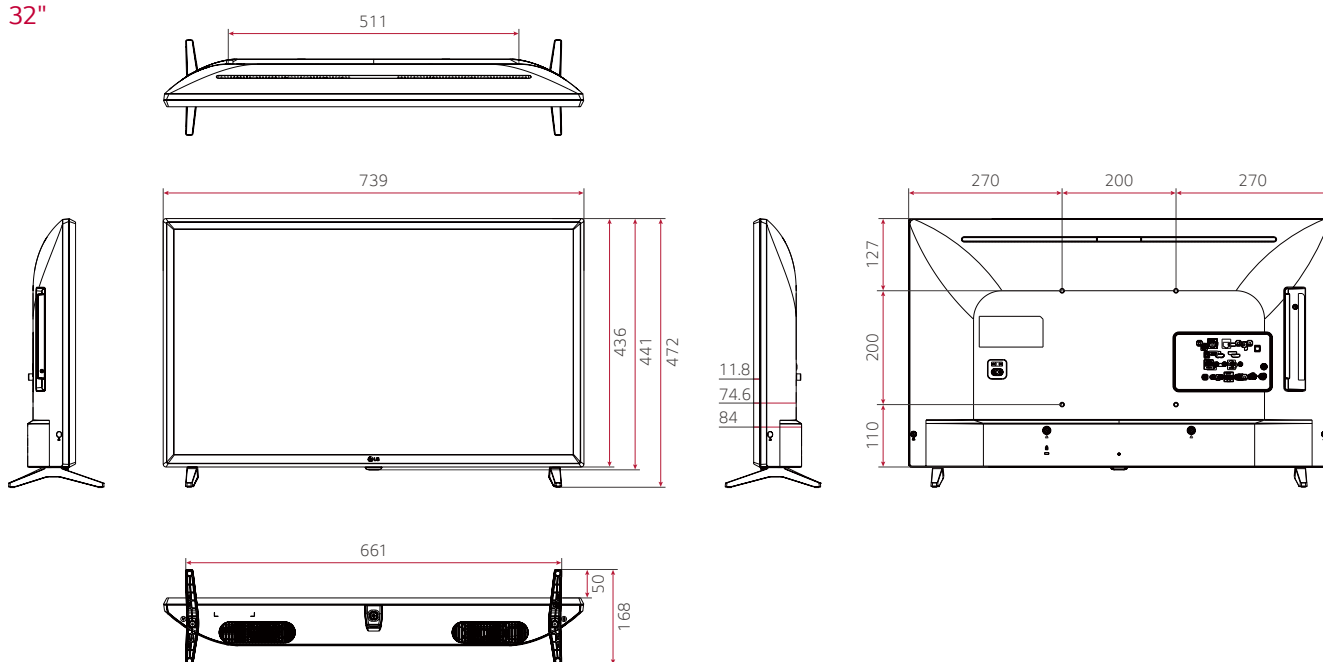

* Use only with the 3 pole 3.5 mm stereo jack when connecting external speakers.

DIMENSION (unit: mm)

32"

CONNECTIVITY

32"

Rear

Side

* Dimensions & Jack Panels may differ from the above image, so please contact LG sales team to verify before ordering.