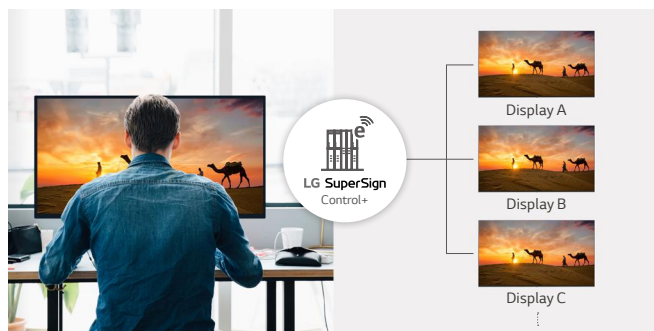

* All images in this datasheet are for illustrative purposes only.

Commercial TV LN340C (NA)

LG webOS TV Signage with Multiple Use

LN340C (NA)	
Screen Size	32"
Stand Type	2 pole
Resolution	1,366 x 768 (HD)
front color	Ceramic Black
Speaker	5 W + 5 W (2.0 ch)
Broadcasting System	ATSC / Clear QAM/VSB, Analog NTSC

USB Cloning

USB data cloning makes managing multiple displays more efficient for optimal operation. Instead of setting up each display one by one, data can be copied to a USB for one display and can be sent to the other displays through a USB plug-in.