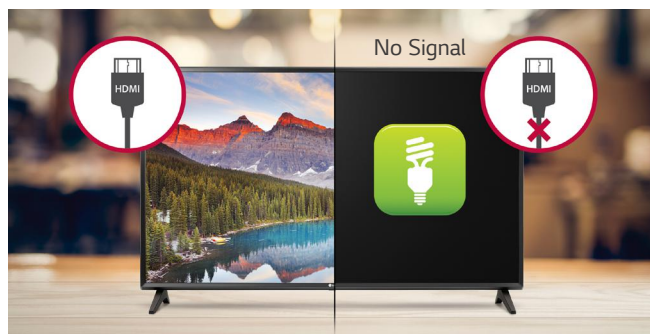

Display Power Management

DPM (Display Power Management) can be configured to be On only when there is a TV signal present to manage power efficiently.