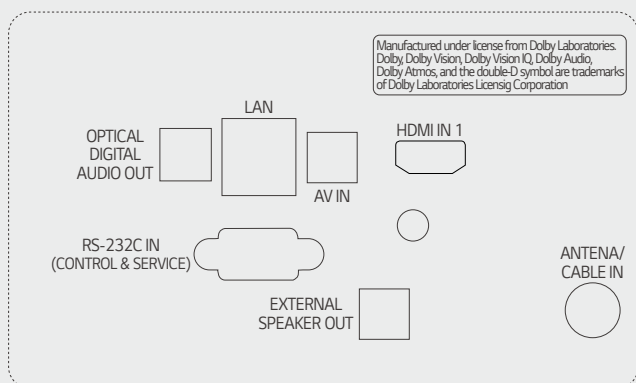

* Use only with the 3 pole 3.5 mm stereo jack when connecting external speakers.

DIMENSION (unit: mm)

32"

CONNECTIVITY

32"

Rear

Side

* Dimensions & Jack Panels may differ from the above image, so please contact LG sales team to verify before ordering.