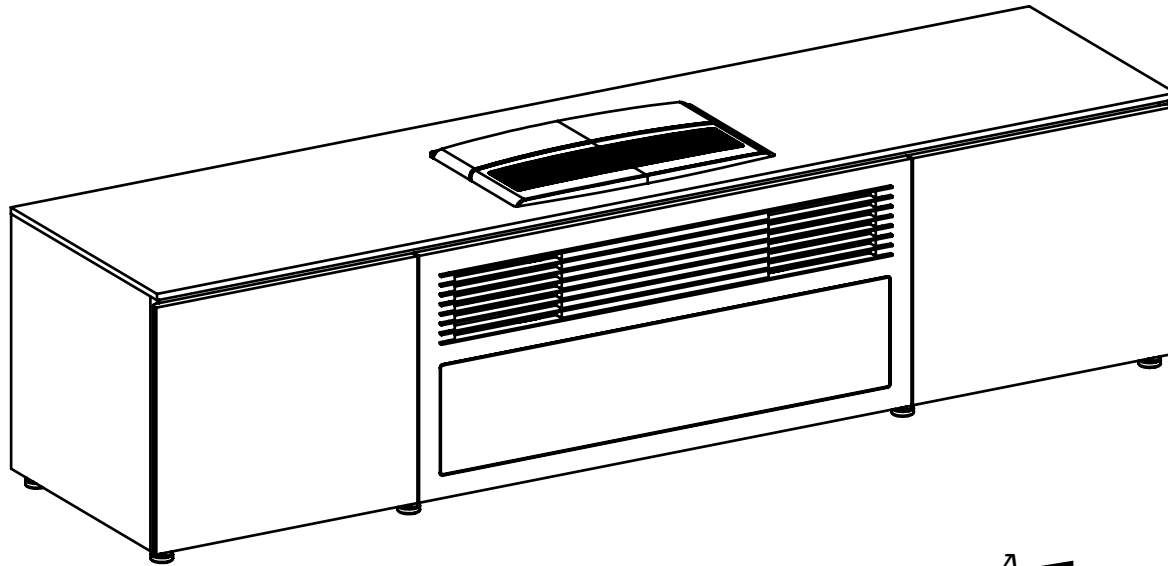

A simple installation with no need to open the wall or ceiling to run cables. All supporting components can be enclosed in the credenza to provide a beautiful and simple solution.

Features:

- Flush top surface, recessed projector cavity design
- Extruded aluminum frame creates a support skeleton
- Pinch-out rear panels to permit fast, easy access to components and wiring
- Wide variety of bolt-on options, footing and accessories are available

Black Glass Doors & Black Oak End Panel
with Black, Solid Surface Top

X/HSEL5G/245/OS/BB

Projector Sold Separately

© 2022 Salamander Designs Ltd. SalamanderDesigns.com/hisense | 800.535.9910 | v9.22

Salamander Cabinet Designed for Hisense 100L5G 4K Triple-Laser Ultra Short Throw Laser TV Projector

**MIN & MAX
SCREEN SIZES**

- 100" Diagonal Image:**
Rear of cabinet 8" from screen
- 120" Diagonal Image:**
Rear of cabinet 9" from screen

SECTION A-A

Projector Sold Separately.

© 2022 Salamander Designs Ltd. The information and designs contained in this drawing proprietary of SALAMANDER DESIGNS and may NOT be reproduced. Specifications subject to change without notice.