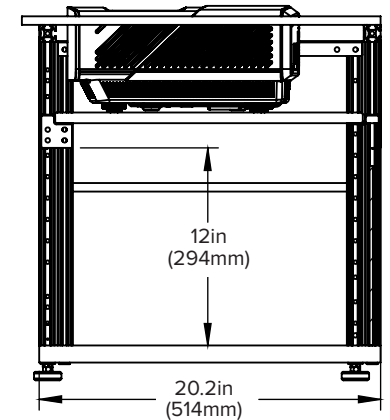

Black Glass Doors & Black Oak End Panel
with Black, Solid Surface Top

X/HSEL5G/245/OS/BB

Projector Sold Separately

© 2022 Salamander Designs Ltd. SalamanderDesigns.com/hisense | 800.535.9910 | v9.22

Salamander Cabinet Designed for Hisense 100L5G 4K Triple-Laser Ultra Short Throw Laser TV Projector

**MIN & MAX
SCREEN SIZES**

- 100" Diagonal Image:**
Rear of cabinet 8" from screen
- 120" Diagonal Image:**
Rear of cabinet 9" from screen

SECTION A-A

Projector Sold Separately.

© 2022 Salamander Designs Ltd. The information and designs contained in this drawing proprietary of SALAMANDER DESIGNS and may NOT be reproduced. Specifications subject to change without notice.