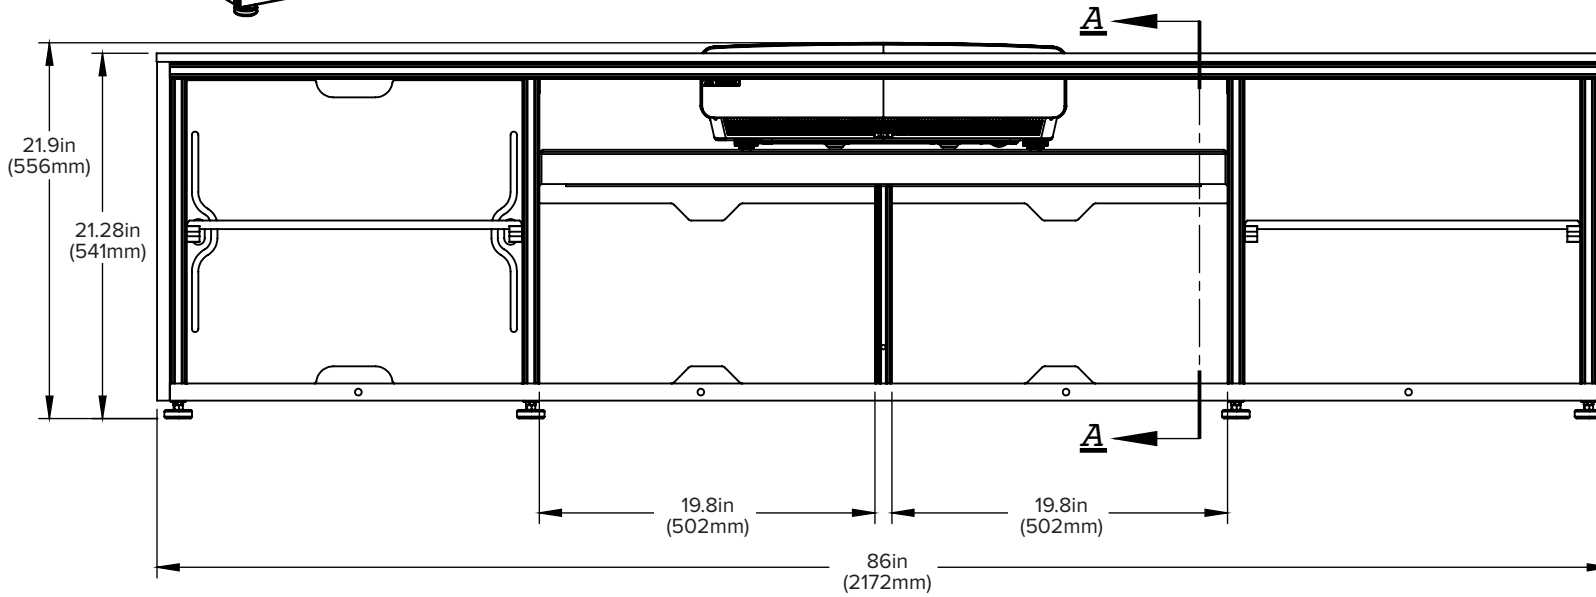

**MIN & MAX
SCREEN SIZES**

- 100" Diagonal Image:**
Rear of cabinet 8" from screen
- 120" Diagonal Image:**
Rear of cabinet 9" from screen

SECTION A-A

Projector Sold Separately.

© 2022 Salamander Designs Ltd. The information and designs contained in this drawing proprietary of SALAMANDER DESIGNS and may NOT be reproduced. Specifications subject to change without notice.