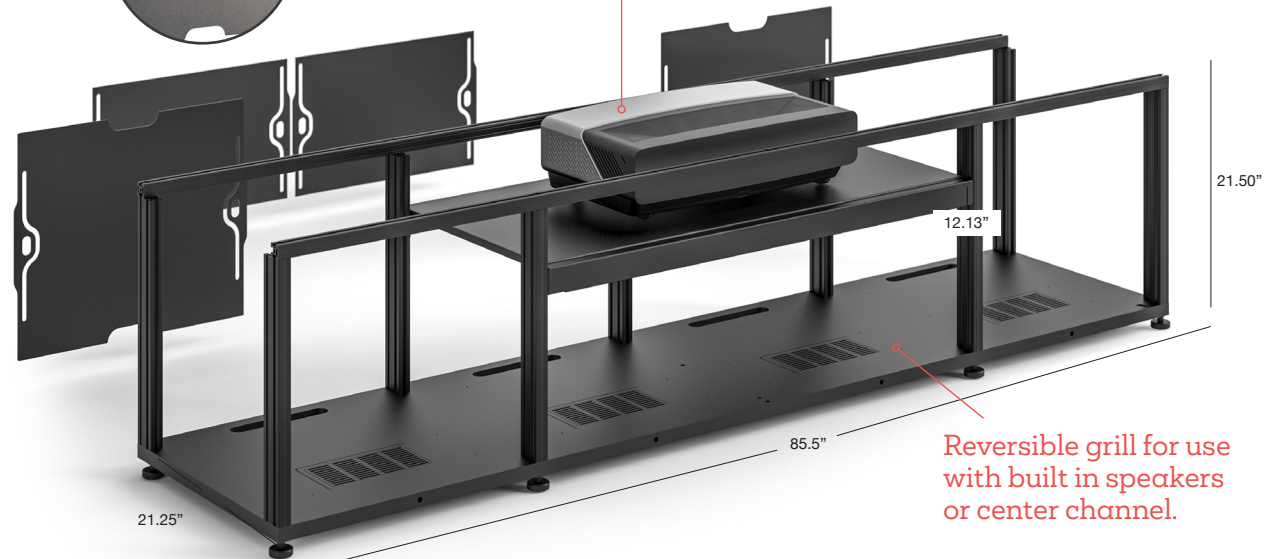

Hisense
INSIDE

*Shown with optional tube base

SALAMANDER DESIGNS

UST PROJECTOR INTEGRATED CABINETS

DESIGNED FOR HISENSE 100L5G

salamanderdesigns.com/hisense

Seamless Stealthy Solution For Virtually Any Decor

A simple installation with no need to open the wall or ceiling to run cables. All supporting components can be enclosed in the credenza to provide a beautiful and simple solution.

Features:

- Flush top surface, recessed projector cavity design
- Extruded aluminum frame creates a support skeleton
- Pinch-out rear panels to permit fast, easy access to components and wiring
- Wide variety of bolt-on options, footing and accessories are available

Designed for Hisense
L5G Laser TV Series

**Easy to Install
Optional Fan Kit**
prevents heat build-up
with thermostically
controlled fans.

**Reversible grill for use
with built in speakers
or center channel.**

**MIN & MAX
SCREEN SIZES**

- 100" Diagonal Image:**
Rear of cabinet 8" from screen
- 120" Diagonal Image:**
Rear of cabinet 9" from screen

SECTION A-A

Projector Sold Separately.

© 2022 Salamander Designs Ltd. The information and designs contained in this drawing proprietary of SALAMANDER DESIGNS and may NOT be reproduced. Specifications subject to change without notice.