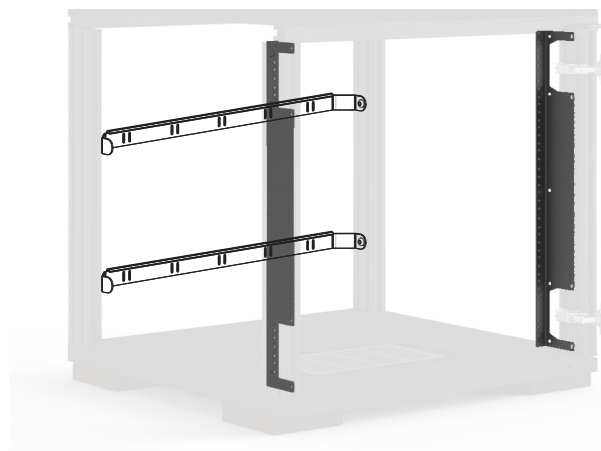

### Typical interior bay dimensions:

19.75"W (502 mm) x 27.75"H (705 mm)  
x 19.5"D (495 mm)

### Pull-Out Storage Tray

- Storage tray with adjustable dividers (2), felt liner and integrated wire manager
- Utilizes heavy duty ball bearing slides, black steel body.
- Maximum Weight Capacity: 50 lbs (22.6 kgs)
- Measures: 17.25"W (438mm) x 16"D (406mm) x 1.625"H (42mm)

### Adjustable Shelves (3 included)

- Fully adjustable
- Matte black, powder-coated MDF
- Maximum Weight Capacity: 75 lbs (34 kgs)
- Measures: 19.75"W (502mm) x 17.5"D (445mm) x .625" TH (16mm)

## 15-U RACK RAILS

- Frame-Mounted, 15-U Rack Rails are affixed to cabinet's aluminum frame
- Rails are compatible with all industry standard 19" components and accessories
- Wire manager, lacing bars included (2)
- Hole pattern is a standard 19 EIA rack mount pattern allowing for mounting of equipment with attachment holes either wide or universally spaced.
- Threaded for 10-32 screws
- Black powder coated steel