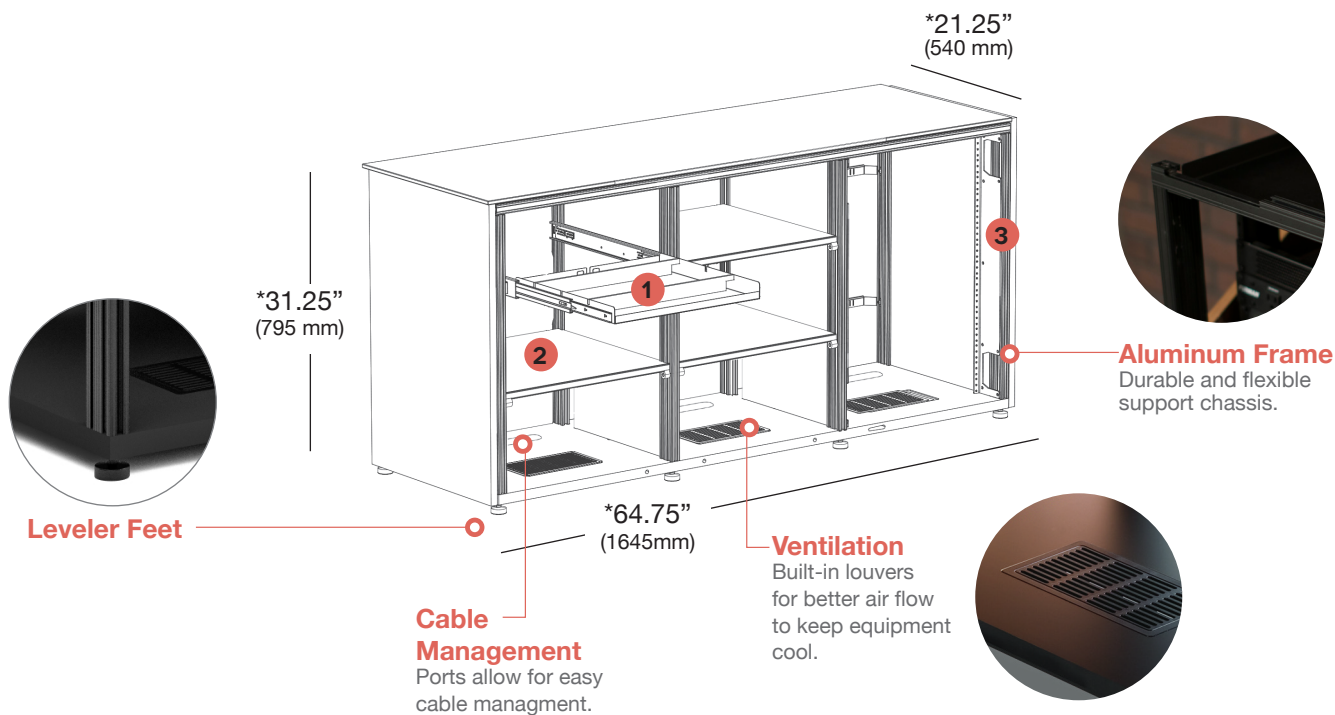

## \*CREDENZA INCLUDES:

1. (1) Pull-Out Storage Tray
2. (3) Adjustable Shelves
3. (1) 15-U Rack Rails & (2) Lacing Bars
4. (1) Active Cooling Rear Panel
5. (2) Pinch-Out Rear Panels

### Typical interior bay dimensions:

19.75"W (502 mm) x 27.75"H (705 mm)  
x 19.5"D (495 mm)

### Pull-Out Storage Tray

- Storage tray with adjustable dividers (2), felt liner and integrated wire manager
- Utilizes heavy duty ball bearing slides, black steel body.
- Maximum Weight Capacity: 50 lbs (22.6 kgs)
- Measures: 17.25"W (438mm) x 16"D (406mm) x 1.625"H (42mm)

### Adjustable Shelves (3 included)

- Fully adjustable
- Matte black, powder-coated MDF
- Maximum Weight Capacity: 75 lbs (34 kgs)
- Measures: 19.75"W (502mm) x 17.5"D (445mm) x .625" TH (16mm)