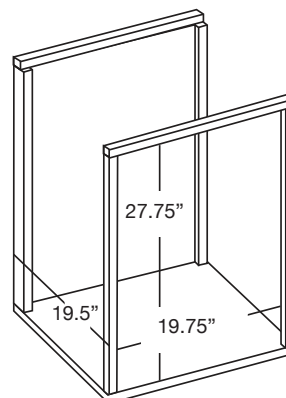

# 3 BAY, CREDENZA

COLLABORATION FURNITURE

D2/337A/

BUNDLE SOLUTIONS

*\*Barcelona Models*

65.75"W x 24.75"H x 22"D  
2197mm x 876mm x 559mm

### Typical interior bay dimensions:

19.75"W (502 mm) x 27.75"H (705 mm)  
x 19.5"D (495 mm)

### Pull-Out Storage Tray

- Storage tray with adjustable dividers (2), felt liner and integrated wire manager
- Utilizes heavy duty ball bearing slides, black steel body.
- Maximum Weight Capacity: 50 lbs (22.6 kgs)
- Measures: 17.25"W (438mm) x 16"D (406mm) x 1.625"H (42mm)

### Adjustable Shelves (3 included)

- Fully adjustable
- Matte black, powder-coated MDF
- Maximum Weight Capacity: 75 lbs (34 kgs)
- Measures: 19.75"W (502mm) x 17.5"D (445mm) x .625" TH (16mm)