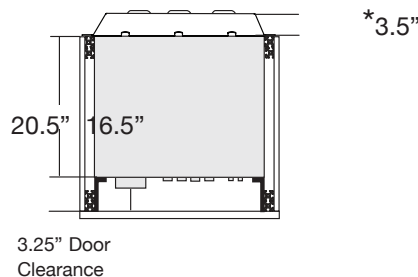

### Typical interior bay dimensions:

19.75"W (502 mm) x 27.75"H (705 mm)  
x 19.5"D (495 mm)

### Pull-Out Storage Tray

- Storage tray with adjustable dividers (2), felt liner and integrated wire manager
- Utilizes heavy duty ball bearing slides, black steel body.
- Maximum Weight Capacity: 50 lbs (22.6 kgs)
- Measures: 17.25"W (438mm) x 16"D (406mm) x 1.625"H (42mm)

### Adjustable Shelves (3 included)

- Fully adjustable
- Matte black, powder-coated MDF
- Maximum Weight Capacity: 75 lbs (34 kgs)
- Measures: 19.75"W (502mm) x 17.5"D (445mm) x .625" TH (16mm)

## 15-U RACK RAILS

- Frame-Mounted, 15-U Rack Rails are affixed to cabinet's aluminum frame
- Rails are compatible with all industry standard 19" components and accessories
- Wire manager, lacing bars included (2)
- Hole pattern is a standard 19 EIA rack mount pattern allowing for mounting of equipment with attachment holes either wide or universally spaced.
- Threaded for 10-32 screws
- Black powder coated steel