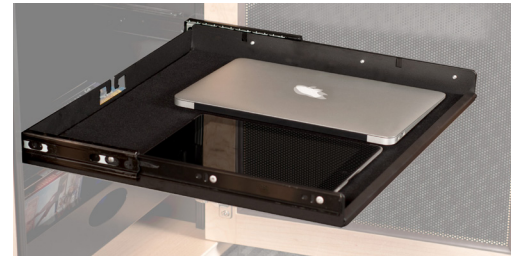

INTERIOR STORAGE

Pull-Out Storage Tray

- Storage tray with adjustable dividers (2), felt liner and integrated wire manager
- Utilizes heavy duty ball bearing slides, black steel body.
- Maximum Weight Capacity: 50 lbs (22.6 kgs)
- Measures: 17.25"W (438mm) x 16"D (406mm) x 1.625"H (42mm)