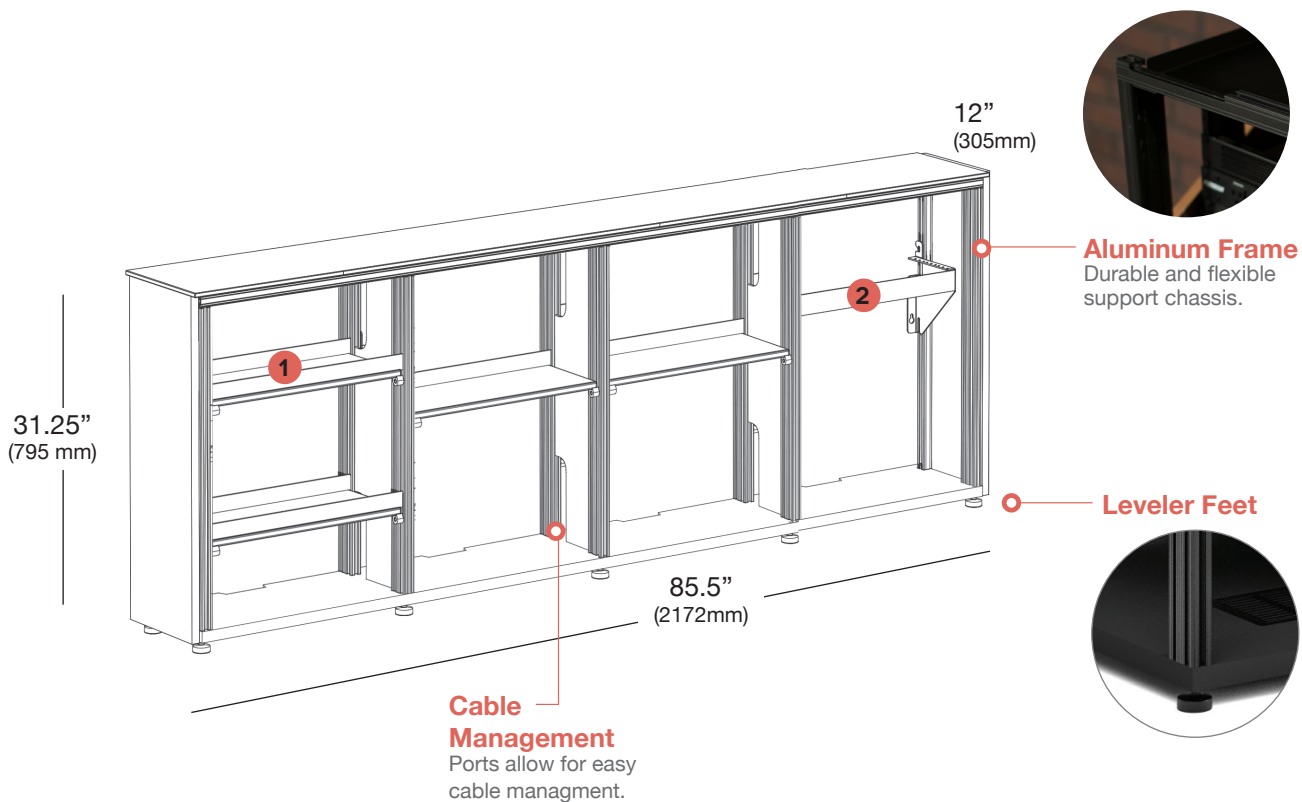

4 BAY LOW-PROFILE, WALL CABINET

D1/347A/

Low-profile, shallow depth cabinets are sleek, streamlined solutions for supporting AV/IT technology. Our innovative design conceals all equipment and cables, and simple installation allows them to be affixed to any wall without special preparation.

CABINET INCLUDES:

- 1. (4) Adjustable Shelves and (6) Shelf Stops
- 2. (1) 3-U Vertical Rack

Typical Interior Bay Dimensions:

19.75"W (502 mm) x 27.75"H (705 mm) x 11"D (279 mm)

INTERIOR STORAGE

Adjustable Trays

- Measures: 19.75"W (502mm) x 7.875"D (200mm) x 1.5"H (38mm)
- Maximum Weight Capacity of 30 lbs (13.6 kgs)
- Constructed of 1/2" (12mm) MDF
- Shelves can be used flat or add a backstop or two to convert shelves to adjustable trays.
- Includes 4 adjustable trays and 6 shelf stops.

3-U VERTICAL RACK

- Rack is mounted to cabinet frame, for industry standard 19" pro audio rack mounting
- 3 rack units of vertical mounted, knob up component storage
- Threaded for 10-32 screws
- Black powder coated steel