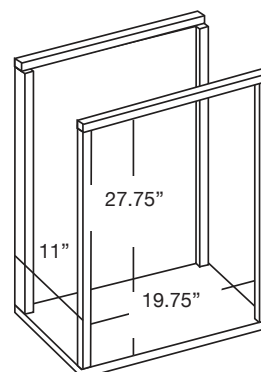

CABINET INCLUDES:

- 1. (4) Adjustable Shelves and (6) Shelf Stops
- 2. (1) 3-U Vertical Rack

Typical Interior Bay Dimensions:

19.75"W (502 mm) x 27.75"H (705 mm) x 11"D (279 mm)

INTERIOR STORAGE

Adjustable Trays

- Measures: 19.75"W (502mm) x 7.875"D (200mm) x 1.5"H (38mm)
- Maximum Weight Capacity of 30 lbs (13.6 kgs)
- Constructed of 1/2" (12mm) MDF
- Shelves can be used flat or add a backstop or two to convert shelves to adjustable trays.
- Includes 4 adjustable trays and 6 shelf stops.

Length	572 mm	22.5 inch
Overall Height	419 mm	16.5 inch
Depth	190.5 mm	7.5 inch
Weight	3.63 kg	8 lbs
Capacity	81 kg	40 lbs

Wire Lacing Bars Available
RM/VR/3U

4 BAY, LOW-PROFILE WALL CABINET

D1/347A/

BUNDLE SOLUTIONS