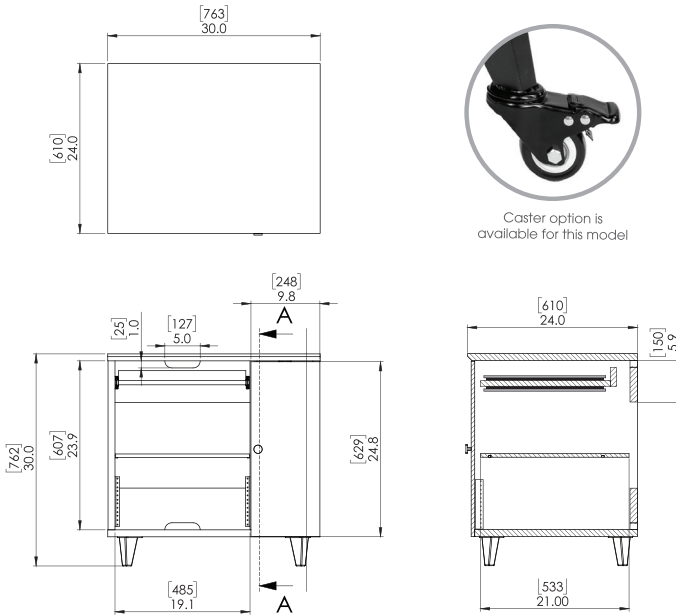

FURNITURE SIDECAR RACK

GFW-FURNITURE-SIDECAR-RACKS-ELITE

PRODUCT DIMENSIONS