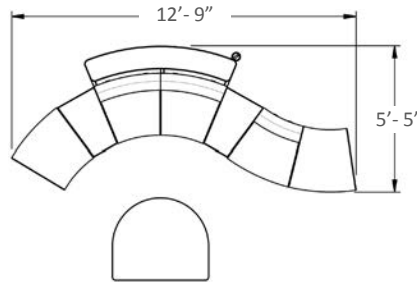

MS200-02 SET

Standard Components Included:

5x MS223SW, 2x MS223IB, 1x MS223OB, 2x MS215ET, 1x MS242CT, 1x MS245IT, 1x CHLD245 Cup Holder, 2x CUB4 Power Panel.

Specify when ordering: CUB4 color, Fabric and Tables Finish.

AVAILABLE COMPONENTS

MS223SW Seat Wedge
30"W x 28"D x 17½"H

MS223IB Inside Back
30"W x 7"D x 14"H

MS223OB Outside Back
20"W x 7"D x 14"H

MS215ET End Table Wedge
18½"W x 26½"D x 16¼"H

MS242CT Coffee Table
42"W x 36"D x 17"H

MS245IT Inside Standing Table
66½"W x 10"D x 40½"H