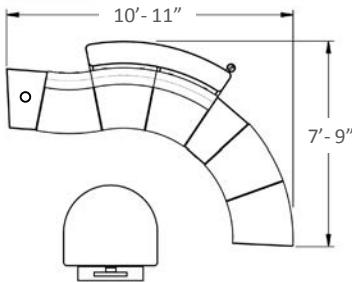

Standard Components Included:

5x MS223SW, 2x MS223IB, 1x MS223OB, 2x MS215ET, 1x MS242CT, 1x MS245IT, 1x CHLD245 Cup Holder, 1x SYZ42 Mobile Stand, 2x CUB4 Power Panel, 1x CHGQIW Wireless Charging, 1x CHGQI-DNGL Dongle Lightning, 30 pin, USB.

Specify when ordering: CUB4 color, Fabric and Tables Finish.