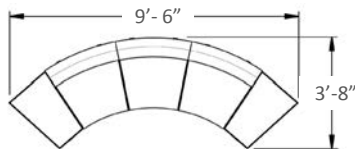

MS200-07 SET

Standard Components Included:

3x MS223SW, 3x MS223IB, 2x MS215ET, 2x CUB4 Power Panel.

Specify when ordering: CUB4 color, Fabric and Tables Finish.