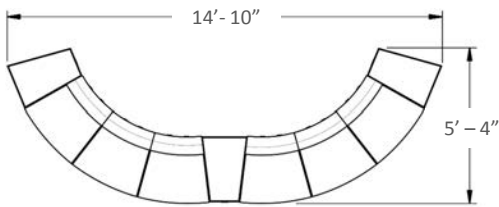

MS200 Modular Seating System

COLLABORATIVE & LOUNGE TYPICAL CONFIGURATIONS

MS200-05 SET

Standard Components Included:

6x MS223SW, 6x MS223OB, 3x MS215ET, 3x CUB4 Power Panel.

Specify when ordering: CUB4 color, Fabric and Tables Finish