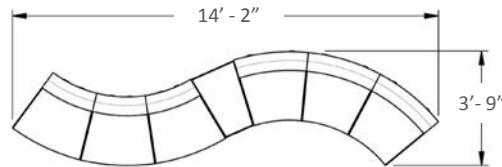

MS200-06 SET

Standard Components Included:

6x MS223SW, 3x MS223IB, 3x MS223OB, 1x MS215ET, 1x CUB4 Power Panel.

Specify when ordering: CUB4 color, Fabric and Tables Finish.

AVAILABLE COMPONENTS

MS223SW Seat Wedge
30"W x 28"D x 17½"H

MS223IB Inside Back
30"W x 7"D x 14"H

MS223OB Outside Back
20"W x 7"D x 14"H

MS215ET End Table Wedge
18½"W x 26½"D x 16¼"H

MS242CT Coffee Table
42"W x 36"D x 17"H

MS245IT Inside Standing Table
66½"W x 10"D x 40½"H