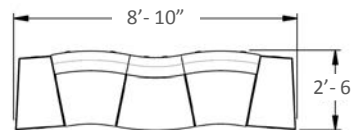

MS200-08 SET

Standard Components Included:

3x MS223SW, 2x MS223IB, 1x MS223OB, 2x MS215ET, 2-CUB4 Power Panel.

Specify when ordering: CUB4 color, Fabric and Tables Finish

Note: Allow ± 1" on all dimensions

The information contained in this drawing is the sole property of Audio Visual Furniture International. Any reproduction in part or as a whole without the written permission of Audio Visual Furniture International is prohibited. We can build or modify stock configurations to suit customer specifications. Please contact us to discuss how this service can help meet your needs. Some quantity restrictions may apply. Specification subject to change without notice. Computers, cameras, monitors, etc. are shown to illustrate product usage and are not included unless otherwise noted.