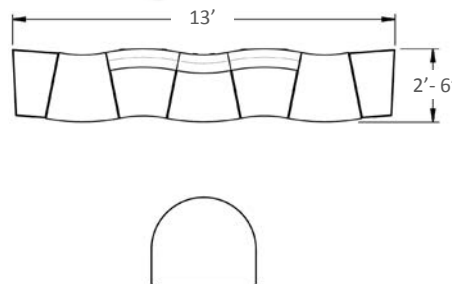

MS200-04 SET

Standard Components Included:

5x MS223SW, 2x MS223IB, 1x MS223OB, 2x MS215ET, 1x MS242CT, 2x CUB4 Power Panel.

Specify when ordering: CUB4 color, Fabric and Tables Finish.

Note: Allow ± 1" on all dimensions

The information contained in this drawing is the sole property of Audio Visual Furniture International. Any reproduction in part or as a whole without the written permission of Audio Visual Furniture International is prohibited. We can build or modify stock configurations to suit customer specifications. Please contact us to discuss how this service can help meet your needs. Some quantity restrictions may apply. Specification subject to change without notice. Computers, cameras, monitors, etc. are shown to illustrate product usage and are not included unless otherwise noted.