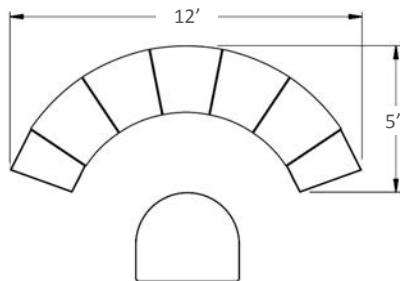

MS200-03 SET

Standard Components Included:

5x MS223SW, 2x MS215ET, 1x MS242CT, 2x CUB4 Power Panel.

Specify when ordering: CUB4 color, Fabric and Tables Finish.