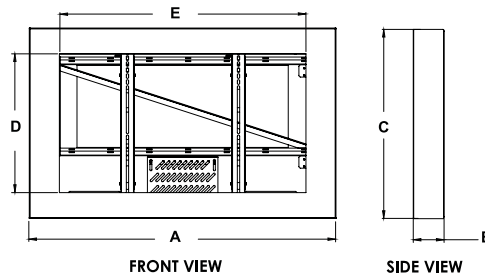

Product Specifications

	DIMENSIONS (W x H x D)	PRODUCT WEIGHT	LOAD CAPACITY	FINISH	AVAILABLE COLORS
KIL640/642/643(-S)	43.50" x 27.00" x 3.97" (1105 x 686 x 101mm)	55.6lb (25kg)			
KIL646/647/648(-S)	48.00" x 29.00" x 3.97" (1219 x 737 x 101mm)	61.8lb (28kg)	75lb (34kg)	Powder Coat	KIL640/642/643/646/647/648/649/655: Gloss black KIL640-S/642-S/643-S/646-S/647-S/648-S/649-S/655-S: Silver
KIL649/655(-S)	56.00" x 34.10" x 3.97" (1422 x 866 x 101mm)	75.5lb (34kg)			

Package Specifications

	PACKAGE SIZE (W x H x D)	PACKAGE SHIP WEIGHT	PACKAGE UPC CODE		PACKAGE CONTENTS	UNITS IN PACKAGE
KIL640/642/643(-S)	50.00" x 36.00" x 8.00" (1270 x 914 x 203mm)	85lb (39kg)	KIL640: 735029296904 KIL642: 735029297444 KIL643: 735029315674	KIL640-S: 735029296959 KIL642-S: 735029297437 KIL643-S: 735029315704	Kiosk with display mounting hardware	1
KIL646/647/648(-S)	54.00" x 39.00" x 8.00" (1371 x 990 x 203mm)	95lb (43kg)	KIL646: 735029296911 KIL647: 735029296928 KIL648: 735029307662	KIL646-S: 735029296973 KIL647-S: 735029296980 KIL648-S: 735029307891		
KIL649/655(-S)	62.00" x 43.00" x 8.00" (1574 x 1092 x 203mm)	105lb (48kg)	KIL649: 735029318705 KIL655: 735029308072	KIL649-S: 735029318767 KIL655-S: 735029308089		

Accessories

ACC415:	4-pack Metal Stud Fastener Kit
DEB-HD10:	32' (10m) High Speed HDMI® Cables with Ethernet
PVP1000-PL6:	Surge Protector with Six Outlets

All dimensions = inch (mm)

MODEL NO.	DIMENSION "A"	DIMENSION "B"	DIMENSION "C"	DIMENSION "D"	DIMENSION "E"
KIL640	43.50" (1105mm)	3.97" (101mm)	27.00" (686mm)	19.67" (500mm)	34.97" (888mm)
KIL642	43.50" (1105mm)	3.97" (101mm)	27.00" (686mm)	20.65" (525mm)	36.72" (933mm)
KIL643	43.50" (1105mm)	3.97" (101mm)	27.00" (686mm)	21.13" (537mm)	37.59" (955mm)
KIL646	48.00" (1219mm)	3.97" (101mm)	29.00" (737mm)	22.61" (574mm)	40.20" (1021mm)
KIL647	48.00" (1219mm)	3.97" (101mm)	29.00" (737mm)	23.10" (587mm)	41.07" (1043mm)
KIL648	48.00" (1219mm)	3.97" (101mm)	29.00" (737mm)	23.59" (599mm)	41.94" (1065mm)
KIL649	56.00" (1422mm)	3.97" (101mm)	34.10" (866mm)	24.08" (611mm)	42.82" (1087mm)
KIL655	56.00" (1422mm)	3.97" (101mm)	34.10" (866mm)	27.03" (686mm)	48.05" (1220mm)

Architect Specifications

The Wall Kiosk Enclosure shall be a Peerless-AV model KIL640(-S), 642(-S), 643(-S), 646(-S), 647(-S), 648(-S), 649(-S) or 655(-S) and shall be located where indicated on the plans. Assembly and installation shall be done according to instructions provided by the manufacturer.

Visit peerless-av.com to see the complete line of AV solutions from Peerless-AV, including outdoor displays, kiosks, display mounts, projector mounts, carts/stands, and a full assortment of accessories.

Peerless-AV
2300 White Oak Circle
Aurora, IL 60502 USA

(800) 865-2112
(630) 375-5100
Fax: (800) 359-6500

Peerless-AV Europe
Unit 3 Watford Interchange
Colonial Way, Watford
Herts, WD24 4WP
United Kingdom
+44 (0) 1923 200100
Fax: +44 (0) 1923 200101

Peerless-AV Latin America
Av. de las Industrias 413
Parque Industrial Escobedo
General Escobedo, N.L.,
México, 66062
+52 (81) 8384-8300
Fax: +52 (81) 8384-8360

peerless-AV®
Driving Technology Through Innovation

LIT-1629 rev.2