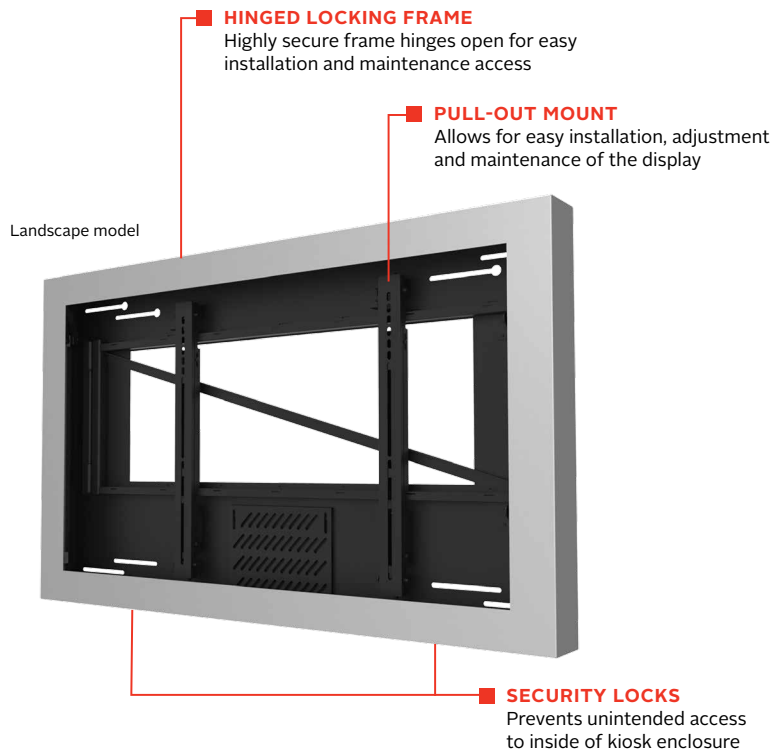

KIL640/642/643/646/
647/648/649/655(-S)

	Mounting Pattern 200 x 200 up to 600 x 400mm		Max Load 75lb (34kg)
--	---	--	-----------------------------------

Wall Kiosk Enclosure

Fits 40", 42", 43", 46", 47", 48", 49" and 55" Displays up to 2" (50mm) Thick

Peerless-AV's Wall Kiosk Enclosure provides a sleek digital showcase for advertising, entertaining, interactive wayfinding, and much more. These innovative kiosk enclosures accommodate a wide variety of ultra-thin displays in either landscape (KIL models) or portrait (KIP models) orientation. Despite the slim, ADA-compliant 3.97" profile, the kiosk enclosure can easily house media players, fans and other electrical equipment needed to create an impressive digital solution. From hotels to casinos to movie theaters, Peerless-AV's Wall Kiosk Enclosures are ideal for applications that want to take the guest experience up a notch and differentiate their brand.

- Eight way tool-less adjustment to quickly position display in kiosk window for flush alignment
- VESA® 200 x 200 up to 400 x 600mm compatible
- Thermostat controlled circulation fans ensure proper airflow within the kiosk
- Low profile design extends 3.97" (101mm) away from the wall, which meets the Americans with Disabilities Act (ADA) certification requirements
- Hinged top frame offers easy access to the display and other internal components for easy maintenance and enhanced security
- Supports wide range of aesthetic options including glass/acrylic, multiple colors, vinyl wraps, etc. to best match environment or promote brand strategy
- Pre-assembled to simplify installation of the entire solution