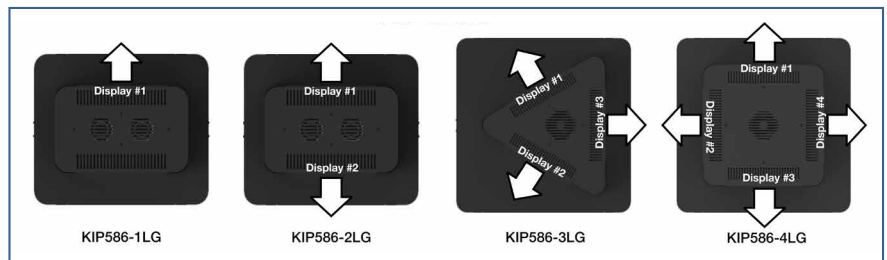

Ultra Stretch Portrait Kiosk

FOR LG ULTRA STRETCH DIGITAL SIGNAGE (86BH5F-B)

Optimize your dynamic digital content with Peerless-AV's versatile Portrait Kiosk available in one, two, three, or four sided models, exclusively for the LG Ultra Stretch Digital Signage (86BH5F-B). This kiosk accentuates the sleek look of the one-of-a-kind Ultra Stretch display with its slim profile and curved design. Ideal for a wide array of applications, including transportation terminals, retail stores, banks or museums, the Ultra Stretch Portrait Kiosk is the ultimate digital signage solution.

THERMOSTAT CONTROLLED EXHAUST FANS

Ensure internal components operate at the manufacturer's stated temperature

SLIM FOOTPRINT AND PROFILE

Provide the ultimate solution in placement flexibility

WELDED STRUCTURE

Provides rigidity and stability

SAFE AND EASY MANEUVERABILITY

4" swivel casters meet UL/CUL requirements

KIP586-4LG shown with (4) LG Ultra Stretch Displays (Displays Sold Separately)

Top Views

RoHS
2002/95/EC

Product Specifications

	DIMENSIONS (W x H x D)	PRODUCT WEIGHT	LOAD CAPACITY	FINISH	AVAILABLE COLORS
KIP586-1LG(-S) KIP586-2LG(-S)	26.00" x 90.80" x 22.50" (660 x 2306 x 571mm)	144lb (65.3kg) 125lb (56.7kg)	45lb (20kg) 90lb (41kg)	Powder Coat	KIP586-1LG: KIP586-2LG: KIP586-3LG: KIP586-4LG: Gloss Black KIP586-1LG-S: KIP586-2LG-S: KIP586-3LG-S: KIP586-4LG-S: Silver
KIP586-3LG(-S) KIP586-4LG(-S)	32.50" x 90.80" x 32.50" (826 x 2306 x 826mm)	155lb (70.3kg) 169lb (76.7kg)	135lb (61kg) 180lb (81kg)		