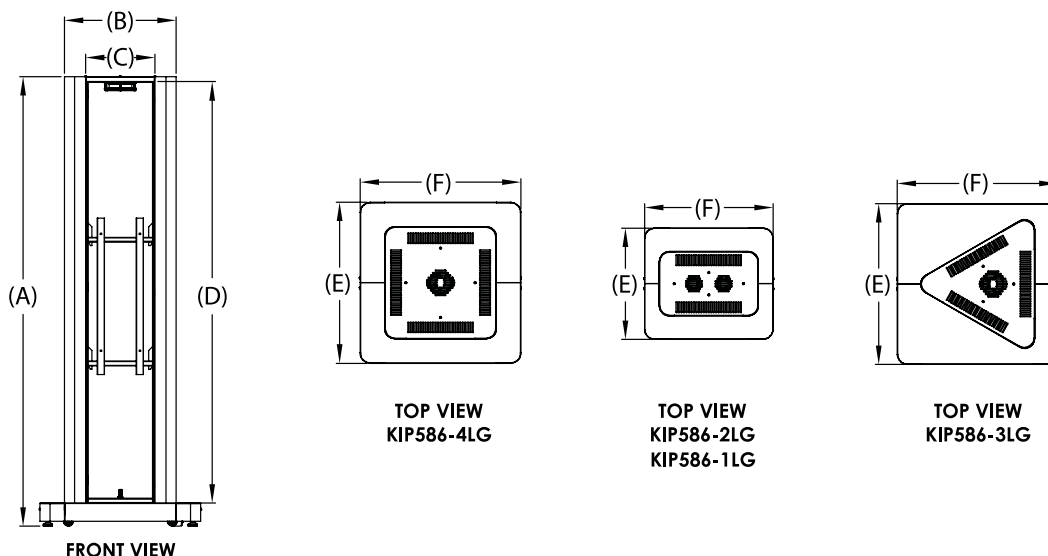

Product Specifications

	DIMENSIONS (W x H x D)	PRODUCT WEIGHT	LOAD CAPACITY	FINISH	AVAILABLE COLORS
KIP586-1LG(-S) KIP586-2LG(-S)	26.00" x 90.80" x 22.50" (660 x 2306 x 571mm)	144lb (65.3kg) 125lb (56.7kg)	45lb (20kg) 90lb (41kg)	Powder Coat	KIP586-1LG: KIP586-2LG: KIP586-3LG: KIP586-4LG: Gloss Black KIP586-1LG-S: KIP586-2LG-S: KIP586-3LG-S: KIP586-4LG-S: Silver
KIP586-3LG(-S) KIP586-4LG(-S)	32.50" x 90.80" x 32.50" (826 x 2306 x 826mm)	155lb (70.3kg) 169lb (76.7kg)	135lb (61kg) 180lb (81kg)		

Package Specifications

	PACKAGE SIZE (W x H x D)	PACKAGE SHIP WEIGHT	PACKAGE UPC CODE	PACKAGE CONTENTS	UNITS IN PACKAGE
KIP586-1LG(-S) KIP586-2LG(-S)	38.00" x 90.80" x 27.00" (660 x 2306 x 571mm)	235lb (106.6kg) 216lb (98.0kg)	KIP586-1LG: 735029312024 KIP586-2LG: 735029312048 KIP586-3LG: 735029312062 KIP586-4LG: 735029311942	Kiosk, Display Brackets, Surge Protector, Installation Instructions and Mounting Hardware	1
KIP586-3LG(-S) KIP586-4LG(-S)	48.00" x 90.80" x 40.00" (1219 x 2306 x 1016mm)	246lb (111.6kg) 260lb (117.9kg)	KIP586-1LG-S: 735029312031 KIP586-2LG-S: 735029312055 KIP586-3LG-S: 735029312079 KIP586-4LG-S: 735029311973		

All dimensions = inch (mm)

MODEL NO.	DIMENSION "A"	DIMENSION "B"	DIMENSION "C"	DIMENSION "D"	DIMENSION "E"	DIMENSION "F"
KIP586-1LG	90.80" (2306mm)	20.00" (508mm)	13.96" (355mm)	85.11" (2162mm)	22.50" (572mm)	26.00" (660mm)
KIP586-2LG	90.80" (2306mm)	20.00" (508mm)	13.96" (355mm)	85.11" (2162mm)	22.50" (572mm)	26.00" (660mm)
KIP586-3LG	90.80" (2306mm)	22.97" (583mm)	13.96" (355mm)	85.11" (2162mm)	32.50" (826mm)	32.50" (826mm)
KIP586-4LG	90.80" (2306mm)	22.55" (573mm)	13.96" (355mm)	85.11" (2162mm)	32.50" (826mm)	32.50" (826mm)