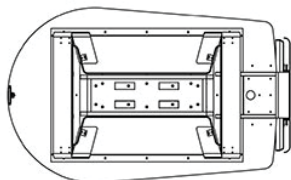

Finishes

The information contained in this drawing is the sole property of Audio Visual Furniture International. Any reproduction in part or as a whole without the written permission of Audio Visual Furniture International is prohibited. AVFI can build or modify stock configurations to suit customer specifications. Please contact us to discuss how this service can help meet your needs. Some quantity restrictions may apply. Specification subject to change without notice. Computers, cameras, monitors, etc. are shown to illustrate product usage and are not included unless otherwise noted.