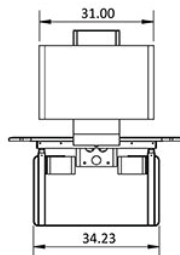

**Standard Features**

- Seats 5 with TV or 6 without
- 4X Triple 110v power outlets (SF-PB3) in center with flip up soft close doors
- Attractive weighted steel base with silver finish
- Height adjustment sit to stand height 27" to 42"+ featuring Linak® electric actuators
- Switch with LCD height display and programmable memory height settings
- Offered as a stand-alone 360° table or with TV mount at one end supporting up to 60" display (400mm X 400mm VESA max)
- 1" thick tabletop with highly resistant thermowrap surface
- Your choice of Rectangular or Bullet shape top

**Options**

- **CS** Wall mount camera or codec shelf
- **PB** Six outlet power bar with 10 ft. cord
- **PC-PATCH** 2x 110AC, RJ45, Phone, 2x USB
- **CUB3** Round cable well
- **CUB4** Black-B/Silver-S Power Panel
- **CUB5** Round cable well
- **CUB8** Table top cable well
- **CHGQIW/B** Wireless charging station white or black
- **CHGQI-DNGL** Dongle lightning, 30-pin, Micro-USB. Requires CHGQIW/B
- **GRC60** 60mm Round grommet. Black-B, white-W & grey-G
- **CUSTOM CUTOUT** Cutouts for electronics or other items specified by the customer

TLF4X6-B

TLF4X6-R

TLF4X6-R-NM

TV mount  
VESA patterns.  
400x400  
400x300  
400x200  
300x300  
200x200

**Specifications**

**Model:** TLF4X6-R/TLF4X6-B  
**Width:** 43.4"/47.5"  
**Depth:** 70"/76.7"  
**Height:** 27" - 42"+