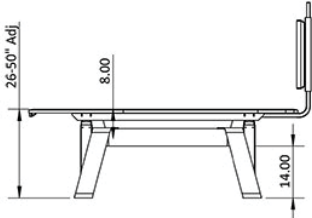

**Standard Features**

- Seats 5 with TV or 6 without
- 4X Triple 110v power outlets (SF-PB3) in center with flip up soft close doors
- Attractive weighted steel base with silver finish
- Height adjustment sit to stand height 27" to 42"+ featuring Linak® electric actuators
- Switch with LCD height display and programmable memory height settings
- Offered as a stand-alone 360° table or with TV mount at one end supporting up to 60" display (400mm X 400mm VESA max)
- 1" thick tabletop with highly resistant thermowrap surface
- Your choice of Rectangular or Bullet shape top

TLF4X6-B

TLF4X6-R

TLF4X6-R-NM

TV mount  
VESA patterns.  
400x400  
400x300  
400x200  
300x300  
200x200

**Specifications**

**Model:** TLF4X6-R/TLF4X6-B  
**Width:** 43.4"/47.5"  
**Depth:** 70"/76.7"  
**Height:** 27" - 42"+