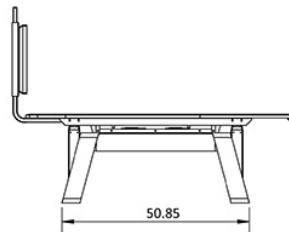

**Standard Features**

- Seats 5 with TV or 6 without
- 4X Triple 110v power outlets (SF-PB3) in center with flip up soft close doors
- Attractive weighted steel base with silver finish
- Height adjustment sit to stand height 27" to 42"+ featuring Linak® electric actuators
- Switch with LCD height display and programmable memory height settings
- Offered as a stand-alone 360° table or with TV mount at one end supporting up to 60" display (400mm X 400mm VESA max)
- 1" thick tabletop with highly resistant thermowrap surface
- Your choice of Rectangular or Bullet shape top

**Options**

- **CS** Wall mount camera or codec shelf
- **PB** Six outlet power bar with 10 ft. cord
- **PC-PATCH** 2x 110AC, RJ45, Phone, 2x USB
- **CUB3** Round cable well
- **CUB4** Black-B/Silver-S Power Panel
- **CUB5** Round cable well
- **CUB8** Table top cable well
- **CHGQIW/B** Wireless charging station white or black
- **CHGQI-DNGL** Dongle lightning, 30-pin, Micro-USB. Requires CHGQIW/B
- **GRC60** 60mm Round grommet. Black-B, white-W & grey-G
- **CUSTOM CUTOUT** Cutouts for electronics or other items specified by the customer

TLF4X6-B

TLF4X6-R

TLF4X6-R-NM

TV mount  
VESA patterns.  
400x400  
400x300  
400x200  
300x300  
200x200

**Specifications**

**Model:** TLF4X6-R/TLF4X6-B  
**Width:** 43.4"/47.5"  
**Depth:** 70"/76.7"  
**Height:** 27" - 42"+