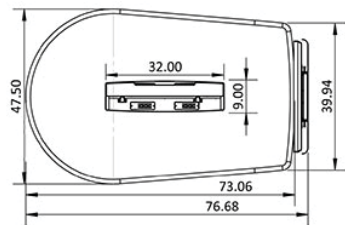

**Standard Features**

- Seats 5 with TV or 6 without
- 4X Triple 110v power outlets (SF-PB3) in center with flip up soft close doors
- Attractive weighted steel base with silver finish
- Height adjustment sit to stand height 27" to 42"+ featuring Linak® electric actuators
- Switch with LCD height display and programmable memory height settings
- Offered as a stand-alone 360° table or with TV mount at one end supporting up to 60" display (400mm X 400mm VESA max)
- 1" thick tabletop with highly resistant thermowrap surface
- Your choice of Rectangular or Bullet shape top

**Options**

- **CS** Wall mount camera or codec shelf
- **PB** Six outlet power bar with 10 ft. cord
- **PC-PATCH** 2x 110AC, RJ45, Phone, 2x USB
- **CUB3** Round cable well
- **CUB4** Black-B/Silver-S Power Panel
- **CUB5** Round cable well
- **CUB8** Table top cable well
- **CHGQIW/B** Wireless charging station white or black
- **CHGQI-DNGL** Dongle lightning, 30-pin, Micro-USB. Requires CHGQIW/B
- **GRC60** 60mm Round grommet. Black-B, white-W & grey-G
- **CUSTOM CUTOUT** Cutouts for electronics or other items specified by the customer

TLF4X6-B

TLF4X6-R

TLF4X6-R-NM

TV mount  
VESA patterns.  
400x400  
400x300  
400x200  
300x300  
200x200

**Specifications**

**Model:** TLF4X6-R/TLF4X6-B  
**Width:** 43.4"/47.5"  
**Depth:** 70"/76.7"  
**Height:** 27" - 42"+