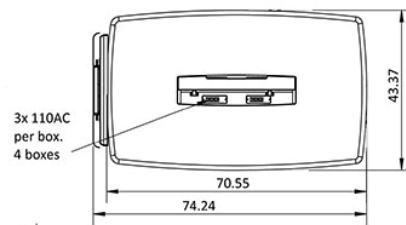

**Standard Features**

- Seats 5 with TV or 6 without
- 4X Triple 110v power outlets (SF-PB3) in center with flip up soft close doors
- Attractive weighted steel base with silver finish
- Height adjustment sit to stand height 27" to 42"+ featuring Linak® electric actuators
- Switch with LCD height display and programmable memory height settings
- Offered as a stand-alone 360° table or with TV mount at one end supporting up to 60" display (400mm X 400mm VESA max)
- 1" thick tabletop with highly resistant thermowrap surface
- Your choice of Rectangular or Bullet shape top

**Options**

- **CS** Wall mount camera or codec shelf
- **PB** Six outlet power bar with 10 ft. cord
- **PC-PATCH** 2x 110AC, RJ45, Phone, 2x USB
- **CUB3** Round cable well
- **CUB4** Black-B/Silver-S Power Panel
- **CUB5** Round cable well
- **CUB8** Table top cable well
- **CHGQIW/B** Wireless charging station white or black
- **CHGQI-DNGL** Dongle lightning, 30-pin, Micro-USB. Requires CHGQIW/B
- **GRC60** 60mm Round grommet. Black-B, white-W & grey-G
- **CUSTOM CUTOUT** Cutouts for electronics or other items specified by the customer

TLF4X6-B

TLF4X6-R

TLF4X6-R-NM

TV mount  
VESA patterns.  
400x400  
400x300  
400x200  
300x300  
200x200

**Specifications**

**Model:** TLF4X6-R/TLF4X6-B  
**Width:** 43.4"/47.5"  
**Depth:** 70"/76.7"  
**Height:** 27" - 42"+