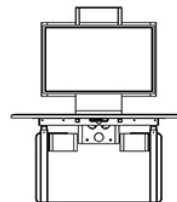

**Standard Features**

- Seats 5 with TV or 6 without
- 4X Triple 110v power outlets (SF-PB3) in center with flip up soft close doors
- Attractive weighted steel base with silver finish
- Height adjustment sit to stand height 27" to 42"+ featuring Linak® electric actuators
- Switch with LCD height display and programmable memory height settings
- Offered as a stand-alone 360° table or with TV mount at one end supporting up to 60" display (400mm X 400mm VESA max)
- 1" thick tabletop with highly resistant thermowrap surface
- Your choice of Rectangular or Bullet shape top

**Options**

- **CS** Wall mount camera or codec shelf
- **PB** Six outlet power bar with 10 ft. cord
- **PC-PATCH** 2x 110AC, RJ45, Phone, 2x USB
- **CUB3** Round cable well
- **CUB4** Black-B/Silver-S Power Panel
- **CUB5** Round cable well
- **CUB8** Table top cable well
- **CHGQIW/B** Wireless charging station white or black
- **CHGQI-DNGL** Dongle lightning, 30-pin, Micro-USB. Requires CHGQIW/B
- **GRC60** 60mm Round grommet. Black-B, white-W & grey-G
- **CUSTOM CUTOUT** Cutouts for electronics or other items specified by the customer

TLF4X6-B

TLF4X6-R

TLF4X6-R-NM

TV mount  
VESA patterns.  
400x400  
400x300  
400x200  
300x300  
200x200

**Specifications**

**Model:** TLF4X6-R/TLF4X6-B  
**Width:** 43.4"/47.5"  
**Depth:** 70"/76.7"  
**Height:** 27" - 42"+