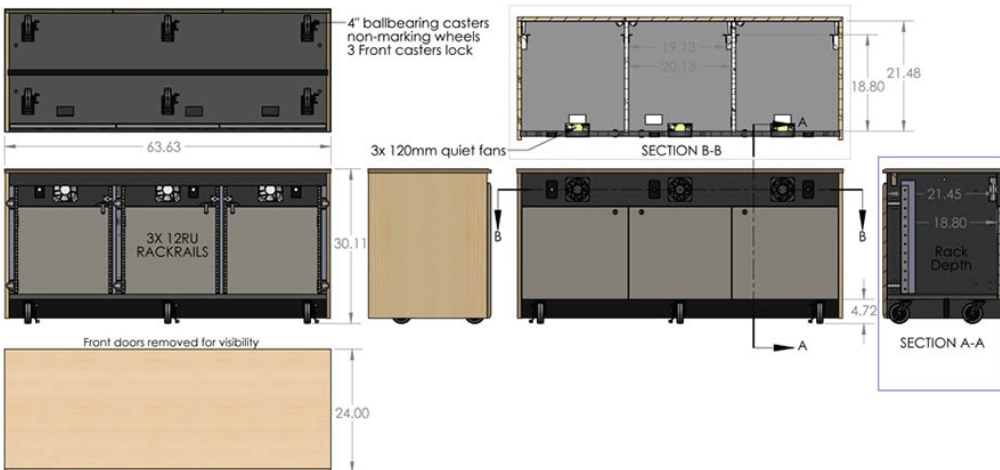

Standard Features

- Clean minimalist design
- Hidden locks and handles on front
- 3 bays 12U rack rails 18 3/4" deep (10-32 screws)
- Locking front and rear doors
- Scratch resistant thermowrap surfaces
- **FAN** Quiet cooling fan
- Many color options
- Compatible with our mounts (Requires drilling)
- 4" heavy duty ballbearing casters, 2 locking
- Can be butted together to span a room or wall
- Compatible with our video conference tables

Options

- **PM2-D** Dual monitor mount (42"-70" – 200 lbs total max)
- **PM2-XL** Single XL monitor mount (60"-90 –200 lbs max)
- **PB** Six outlet power bar with 10 ft. cord
- **TVCB** Camera bracket for freestanding or wall mount TV's
- **CS** Wall mount camera or codec shelf
- **9107** Lacing bar (19" long)
- **9031** Vented metal shelf
- **9041** Sliding shelf
- **9052** Sliding drawer
- **RR12** Additional 12U space rack rails (Rear)
- **MAGKEY** Additional key for hidden locks
- **CR-A-DR** Credenza acrylic door
- **LEV4AX6** 6x Levelers for non-mobile applications

Specifications

Model: CR3000EX
Width: 63 5/8"
Depth: 24"
Height: 30 1/8"

Finishes

Other finishes are available. Check website.

The information contained in this drawing is the sole property of Audio Visual Furniture International. Any reproduction in part or as a whole without the written permission of Audio Visual Furniture International is prohibited. AVFI can build or modify stock configurations to suit customer specifications. Please contact us to discuss how this service can help meet your needs. Some quantity restrictions may apply. Specification subject to change without notice. Computers, cameras, monitors, etc. are shown to illustrate product usage and are not included unless otherwise noted.