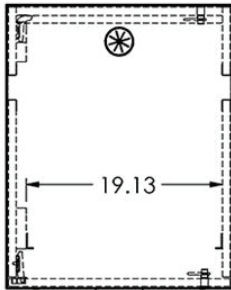

RKYZ21 is a 21U mobile rack made with furniture grade laminates and stylish aluminum grid alongside panels. It features front 21U rack rails for equipment storage accessible from the audience side and also the presenter's. Front and rear locking doors. It offers cable access on both sides, top and bottom through grommets and it stands on modern casters (front two lock). This unit is an excellent addition if you want to storage equipment onto the PDYZ38 podium.

Standard Features

- Made with furniture grade laminates
- Front rack unit with 21U for equipment storage
- Front and rear locking door
- Cable access through grommets on both sides, top and bottom
- Ventilated grid along the side panels and bottom grill plate
- Premium modern casters

PDYZ38 + RKYZ21 setup
(Sold separately)

Specifications

Model: RKYZ21
Width: 22"
Depth: 28"
Height: 44"

Finishes

Other finishes are available. Check website.

The information contained in this drawing is the sole property of Audio Visual Furniture International. Any reproduction in part or as a whole without the written permission of Audio Visual Furniture International is prohibited. AVFI can build or modify stock configurations to suit customer specifications. Please contact us to discuss how this service can help meet your needs. Some quantity restrictions may apply. Specification subject to change without notice. Computers, cameras, monitors, etc. are shown to illustrate product usage and are not included unless otherwise noted.