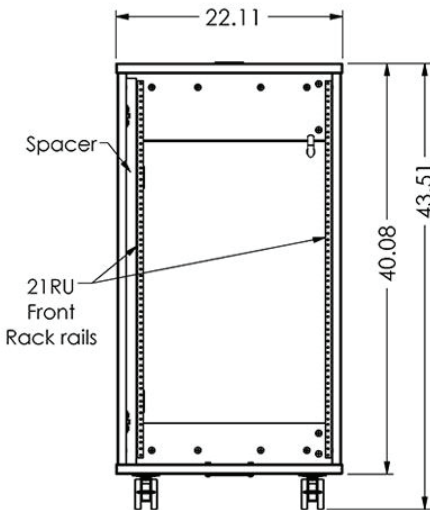

Specifications

Model: RKYZ21
Width: 22"
Depth: 28"
Height: 44"

Finishes

Other finishes are available. Check website.

The information contained in this drawing is the sole property of Audio Visual Furniture International. Any reproduction in part or as a whole without the written permission of Audio Visual Furniture International is prohibited. AVFI can build or modify stock configurations to suit customer specifications. Please contact us to discuss how this service can help meet your needs. Some quantity restrictions may apply. Specification subject to change without notice. Computers, cameras, monitors, etc. are shown to illustrate product usage and are not included unless otherwise noted.