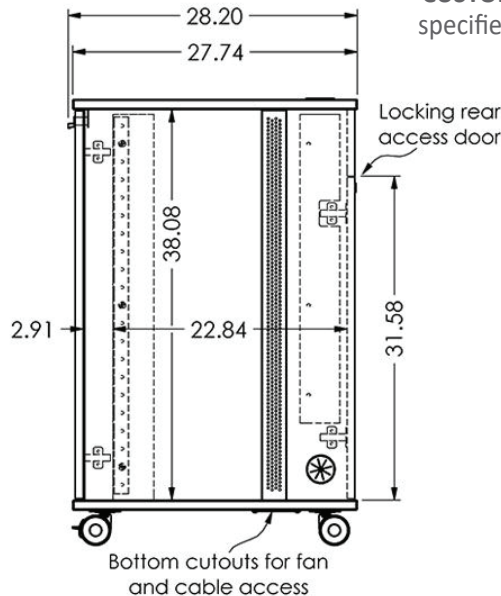

RKYZ21 is a 21U mobile rack made with furniture grade laminates and stylish aluminum grid alongside panels. It features front 21U rack rails for equipment storage accessible from the audience side and also the presenter's. Front and rear locking doors. It offers cable access on both sides, top and bottom through grommets and it stands on modern casters (front two lock). This unit is an excellent addition if you want to storage equipment onto the PDYZ38 podium.

Standard Features

- Made with furniture grade laminates
- Front rack unit with 21U for equipment storage
- Front and rear locking door
- Cable access through grommets on both sides, top and bottom
- Ventilated grid along the side panels and bottom grill plate
- Premium modern casters

PDYZ38 + RKYZ21 setup
(Sold separately)

Specifications

Model: RKYZ21
Width: 22"
Depth: 28"
Height: 44"

Finishes

Other finishes are available. Check website.

The information contained in this drawing is the sole property of Audio Visual Furniture International. Any reproduction in part or as a whole without the written permission of Audio Visual Furniture International is prohibited. AVFI can build or modify stock configurations to suit customer specifications. Please contact us to discuss how this service can help meet your needs. Some quantity restrictions may apply. Specification subject to change without notice. Computers, cameras, monitors, etc. are shown to illustrate product usage and are not included unless otherwise noted.