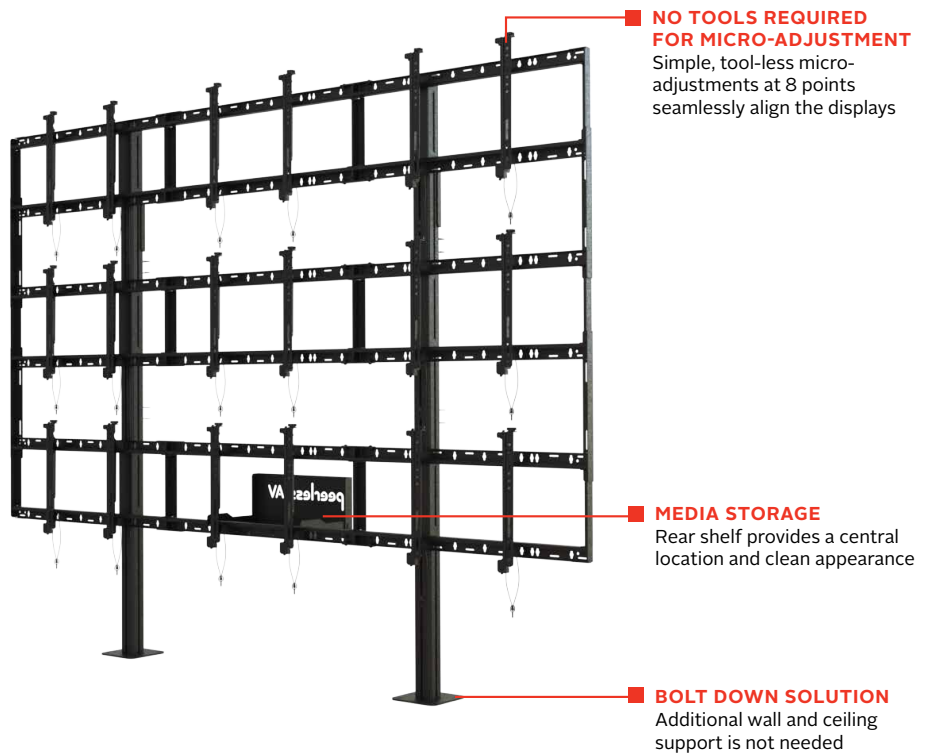

DS-S555-3X3

VESA®
200 x 200 up to
600 x 400mm

Max Load
900lb (409kg)
100lb per display

SMARTMOUNT.

Modular Video Wall Pedestal Mount 3x3 Configuration

FOR 46" TO 55" DISPLAYS UP TO 5" DEEP (127mm)

Peerless-AV's Modular Video Wall Pedestal Mount encompasses an assortment of useful features that eliminate the need for extra tools and hardware, all while ensuring your application is secure and looks professional. The DS-S555-3X3's tool-less micro adjustment provides the time saving feature you need for perfect display alignment. The built-in cable management and media storage features provide a safe central location to house your components, and help create a clean and clutter-free appearance. If you're looking for added stability, this mount can be mounted to concrete structures without additional wall or ceiling supports in any retail, public transportation or any other high traffic location.

- Tool-less micro-adjustment at 8 points seamlessly align the displays
- Adaptors feature a quick connect latch for automatic engagement with the mounting rails and ease of set-up
- Cable management through rear adjustable cable centralizing brackets
- Bolts directly to concrete without requiring additional connections to the wall or ceiling
- Rear media storage shelf and cover stores components while maintaining a clean appearance
- Aluminum frame reduces the overall weight and shipping costs
- VESA® 200 x 200 up to 600 x 400mm compatible
- Designed for displays that are up to 5" deep (127mm)

RoHS

TAA
COMPLIANT

info@peerless-av.com

peerless-av.com

peerless-AV®
Driving Technology Through Innovation

DS-S555-3X3 SmartMount® Modular Video Wall Pedestal Mount 3x3 Configuration for 46" to 55" Displays up to 5" deep (127mm)

Package Specifications

	PACKAGE SIZE (W x H x D)	PACKAGE SHIP WEIGHT	PACKAGE UPC CODE	PACKAGE CONTENTS	UNITS IN PACKAGE
DS-S555-3X3	84.00" x 37.50" x 12.50" (2133 x 952 x 317mm)	264lb (120kg)	735029303480	Stand, Display Adaptors and Hardware	1