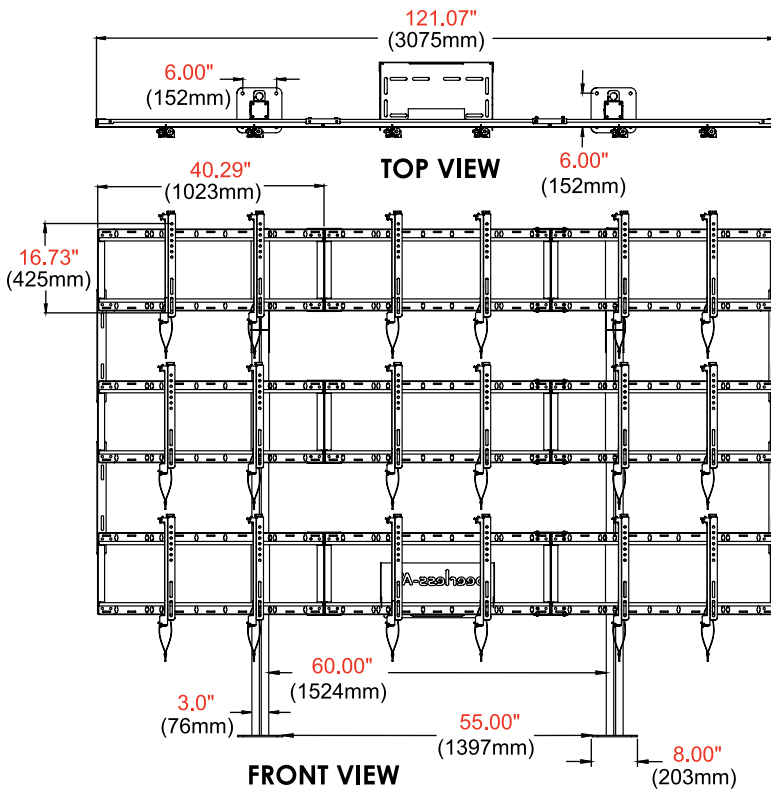

- Tool-less micro-adjustment at 8 points seamlessly align the displays
- Adaptors feature a quick connect latch for automatic engagement with the mounting rails and ease of set-up
- Cable management through rear adjustable cable centralizing brackets
- Bolts directly to concrete without requiring additional connections to the wall or ceiling
- Rear media storage shelf and cover stores components while maintaining a clean appearance
- Aluminum frame reduces the overall weight and shipping costs
- VESA® 200 x 200 up to 600 x 400mm compatible
- Designed for displays that are up to 5" deep (127mm)

Product Specifications

	DIMENSIONS (W x H x D)	PRODUCT WEIGHT	LOAD CAPACITY	FINISH	AVAILABLE COLORS
DS-S555-3X3	121.07" x 93.60" x 13.77" (3075 x 2377 x 350mm)	240lb (109kg)	900lb (409kg) 100lb per display	Powder Coat	Black

Package Specifications

	PACKAGE SIZE (W x H x D)	PACKAGE SHIP WEIGHT	PACKAGE UPC CODE	PACKAGE CONTENTS	UNITS IN PACKAGE
DS-S555-3X3	84.00" x 37.50" x 12.50" (2133 x 952 x 317mm)	264lb (120kg)	735029303480	Stand, Display Adaptors and Hardware	1

Accessories

ACC-V800X: Adaptor accessory for 600 x 400 and 800 x 400mm mounting patterns

All dimensions = inch (mm)

COMPATIBILITY FORMULA

Display height ≤ 31"
 Display width ≥ 40.5"
 Two display widths + mount pattern width ≤ 120"