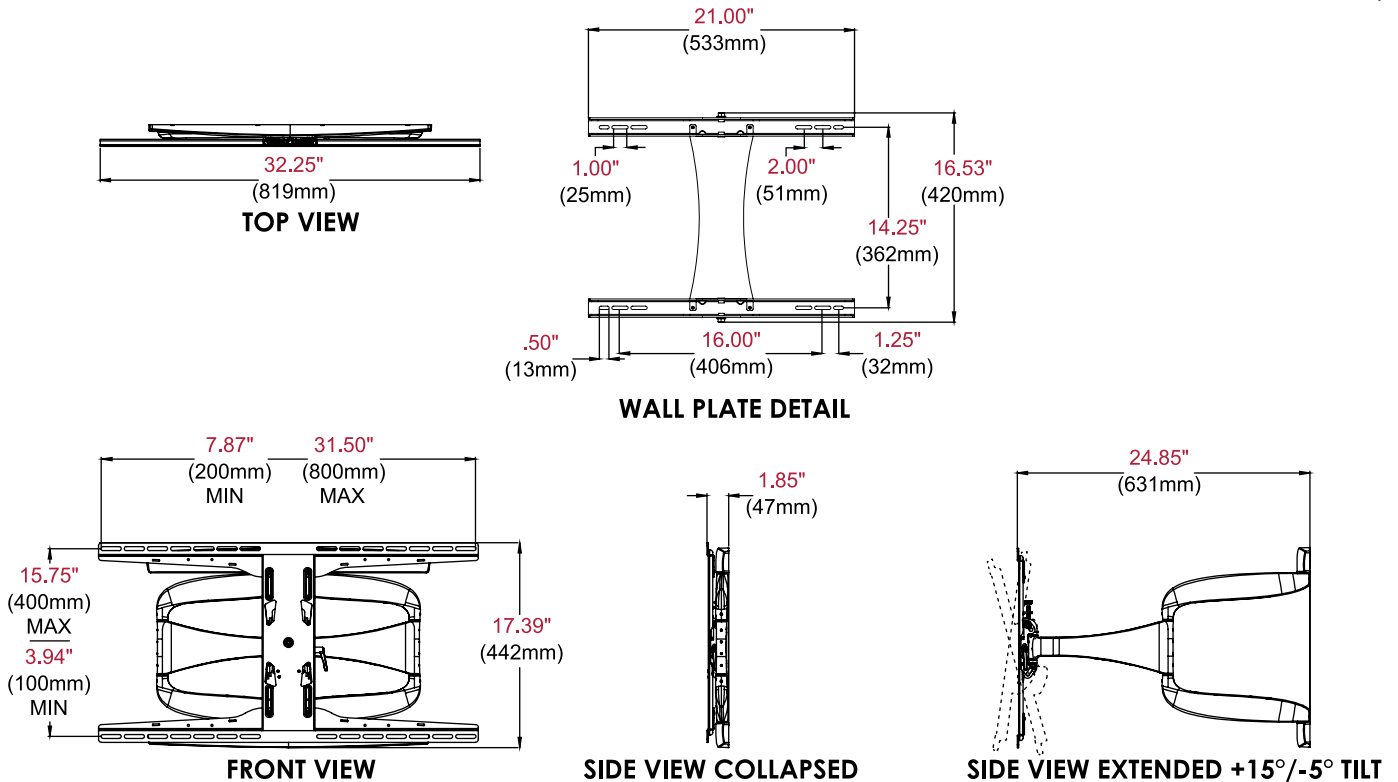

SUA771PU DesignerSeries™ Universal Ultra Slim Articulating Wall Mount for 42" to 90" Ultra-Thin Displays

Product Specifications

	DIMENSIONS (W x H x D)	PRODUCT WEIGHT	LOAD CAPACITY	FINISH	AVAILABLE COLORS
SUA771PU	32.25" x 17.39" x 1.85"-24.85" (819 x 442 x 47-631mm)	23.04lb (10.45kg)	125lb (57kg)	Scratch Resistant Fused Epoxy	Gloss Black

Package Specifications

	PACKAGE SIZE (W x H x D)	PACKAGE SHIP WEIGHT	PACKAGE UPC CODE	PACKAGE CONTENTS	UNITS IN PACKAGE
SUA771PU	41.00" x 4.00" x 23.75" (1041 x 102 x 603mm)	29.00lb (13.15kg)	735029306405	Wall Mount, Wall and Display Installation Hardware, Installation Instructions	1

Accessories

- **ACC925:** Security Fasteners
- **ACC-UCM:** Universal AV Component Mount
- **ESHV models:** AV Wall Shelves
- **IBA2(-W), IBA2AC(-W), IBA3(-W), IBA3AC(-W):** Recessed Cable Management and Power Storage Accessory Box
- **IBA4-W:** Easy Mount Recessed Low Voltage Cable Plate
- **IBA5-W:** Recessed Low Voltage Media Plate with Duplex Surge Suppressor
- **WSP756:** Metal Stud Wall Plate

All dimensions = inch (mm)

Architect Specifications

The DesignerSeries™ Universal Ultra Slim Articulating Wall Mount shall be a Peerless-AV model SUA771PU and shall be located where indicated on the plans. Assembly and installation shall be done according to instructions provided by the manufacturer.

Visit peerless-av.com to see the complete line of AV solutions from Peerless-AV, including outdoor displays, wireless, kiosks, digital audio, display mounts, projector mounts, carts/stands, and a full assortment of accessories.

Peerless-AV
2300 White Oak Circle
Aurora, IL 60502 USA
(800) 865-2112
(630) 375-5100
Fax: (800) 359-6500

Peerless-AV EMEA
Unit 3 Watford Interchange
Colonial Way, Watford
Herts, WD24 4WP
United Kingdom
+44 (0) 1923 200100
Fax: +44 (0) 1923 200101

Peerless-AV Latin America
Ave de las Industrias 413
Parque Industrial Escobedo
Escobedo, N.L.,
Mexico 66062
+52 (81) 8384-8300
Fax: +52 (81) 8384-8360