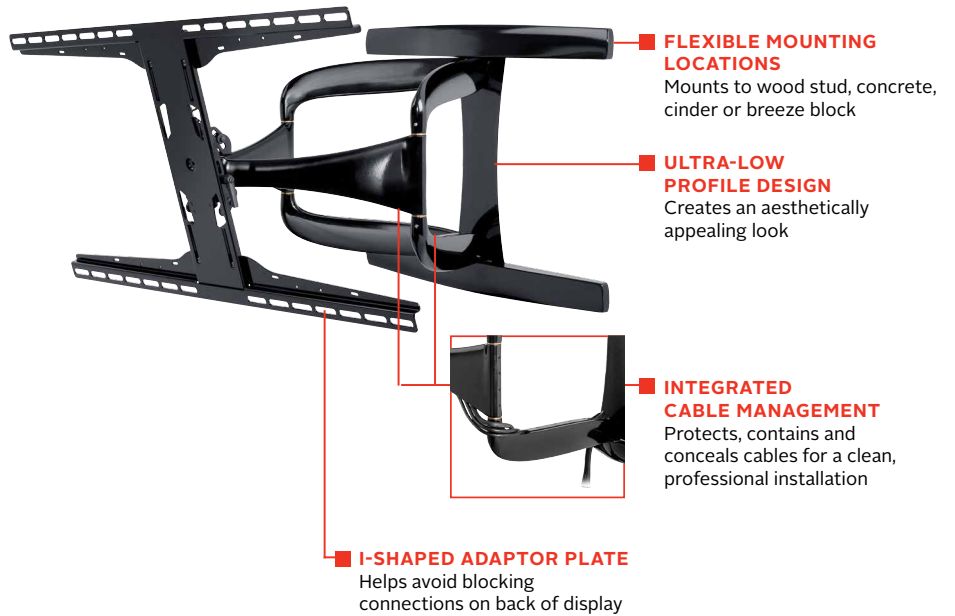

SUA771PU

Mounting Pattern
800 x 400mm
(31.50" x 15.75")

Max Load
125lb
(57kg)

Dealerscope **2017**
IMPACT!
awards

- Universal mount accommodates 200 x 100 to 800 x 400mm VESA® mounting patterns
- Dual-arm design enhances the stability of the articulating motion
- Arms retract to 1.85" (47mm) and extend up to 24.85" (631mm) from wall
- One-Touch™ tilt mechanism allows adjustment of +15/-5° without the use of tools
- Up to ±72.5° of side-to-side swivel
- Added ±5° of roll for post-installation display leveling without the use of tools
- Up to ±0.5" (13mm) of vertical adjustment for post-installation leveling and height adjustment fine-tuning
- Landscape or portrait mounting options increases display versatility

DesignerSeries™ Universal Ultra Slim Articulating Wall Mount

FOR 42" TO 90" ULTRA-THIN DISPLAYS*

One of the thinnest wall arm mounts on the market, the Peerless-AV® DesignerSeries™ Universal Ultra Slim Articulating Wall Mount is designed exclusively for ultra-thin displays. Featuring a dual-arm construction, the SUA771PU is robust enough to hold larger displays firmly in any position – landscape or portrait – while still offering an ultra-low profile. An innovative I-shaped adaptor plate makes it easy to access the back of the display, keeping hardware hidden, and features internal cable management, providing a clean, professional look that transitions smoothly from the wall to the display. With a gloss black finish, the SUA771PU matches any décor.

Swivel, tilt, extend or retract the display for the perfect viewing angle.

Comes in color packaging with included installation hardware and easy to follow instructions.

Please visit peerless-av.com/en-us/patents for patent information.

*Designed for use with displays that are less than 3" (76mm) deep.

†The display must have a flat mounting surface, or mounting holes need to be on the furthest back surface of the display.

✉ info@peerless-av.com
🌐 peerless-av.com